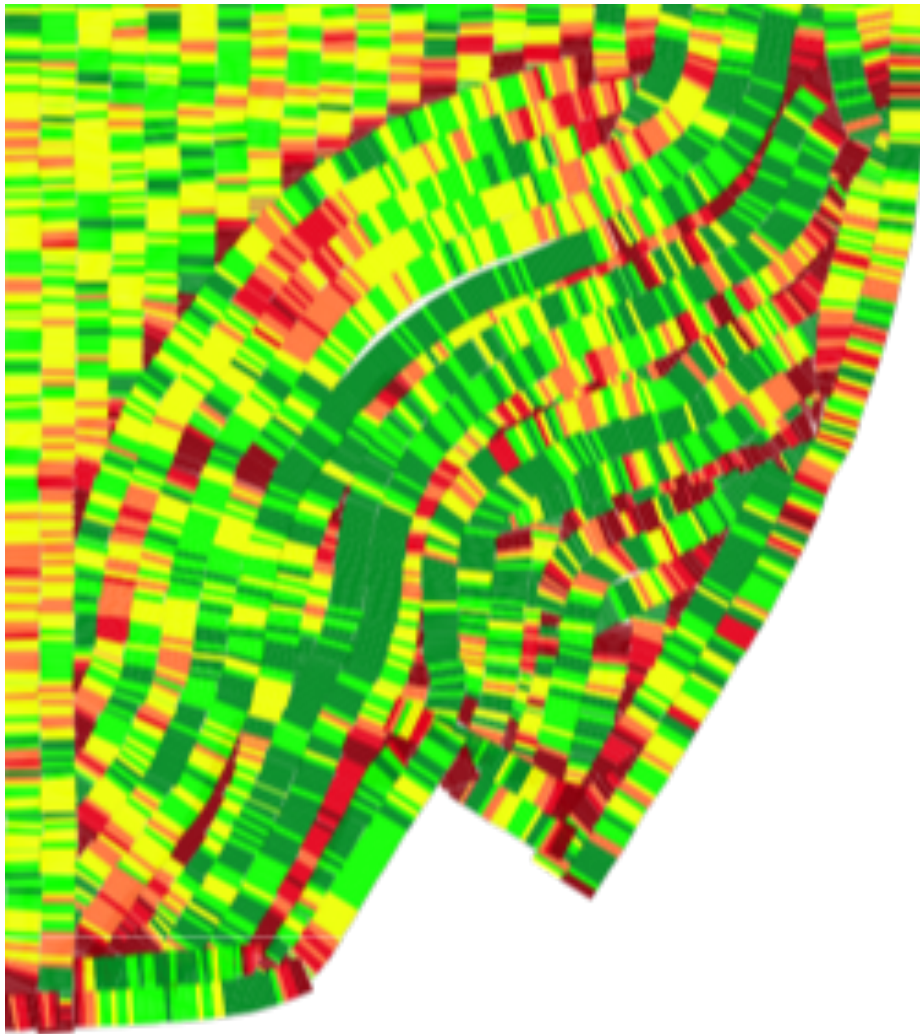

**Allen 1**  
 SFF | Allen

Soybeans - Harvested Oct 14, 2016

> 70 bu/ac
62 - 70 bu/ac
55 - 62 bu/ac
48 - 55 bu/ac
40 - 48 bu/ac
< 40 bu/ac

HYBRID	MOISTURE	YIELD (BU/AC)
HS 35A50	12.4%	58.7
<b>Total/Avg</b>	<b>12.4%</b>	<b>58.8</b>

**16.7**  
 ACRES

**58.8**  
 YIELD (BU/AC)

**12.4%**  
 MOISTURE

**982**  
 BUSHELS

**59,063**  
 WEIGHT (LBS)

Allen 3

SFF | Allen

Soybeans - Harvested Oct 14, 2016